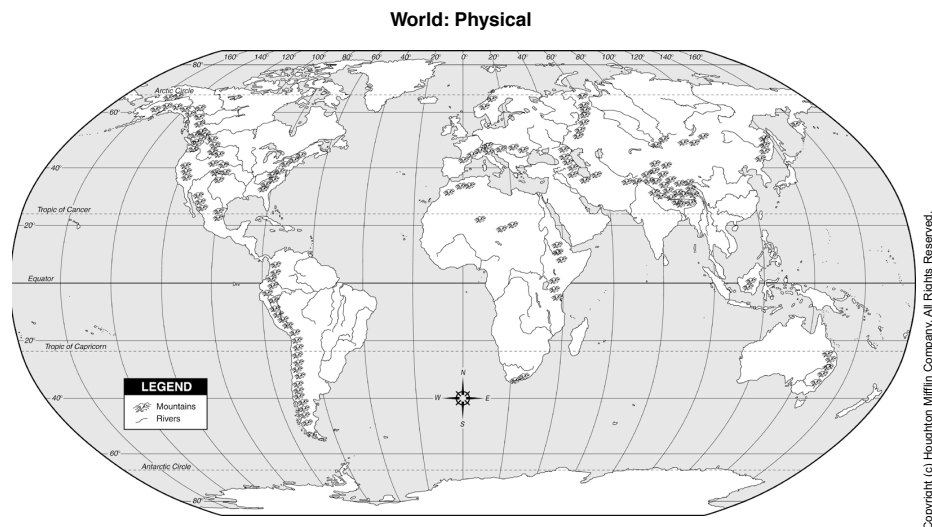

### Geographic Understandings

SS8G1 The student will describe Georgia with regard to physical features and location.

- Locate Georgia in relation to region, nation, continent, and hemispheres.
- Describe the five geographic regions of Georgia; include the Blue Ridge Mountains, Valley and Ridge, Appalachian Plateau, Piedmont, and Coastal Plain.
- Locate and evaluate the importance of key physical features on the development of Georgia; include the Fall Line, Okefenokee Swamp, Appalachian Mountains, Chattahoochee and Savannah Rivers, and barrier islands.
- Evaluate the impact of climate on Georgia's development.

### Essential Question

How would one describe Georgia's location and physical features?

**a. Locate Georgia in relation to region, nation, continent, and hemispheres.**

- 1) Draw a line across the equator and down the prime meridian. In which hemispheres, is Georgia? \_\_\_\_\_ and \_\_\_\_\_**
- 2) What continent? \_\_\_\_\_**
- 3) What nation? \_\_\_\_\_**
- 4) What region of the United States? \_\_\_\_\_**

Label the Physiographic Regions of Georgia

**c. Locate and evaluate the importance of key physical features on the development of Georgia; include the Fall Line, Okefenokee Swamp, Appalachian Mountains, Chattahoochee and Savannah Rivers, and barrier islands.**

**Label on map: Fall Line, Okefenokee Swamp, Appalachian Mountains, Chattahoochee and Savannah Rivers, and barrier islands**

**What is the importance of the**

1. Fall Line \_\_\_\_\_
2. The Okefenokee Swamp \_\_\_\_\_
3. Barrier Islands \_\_\_\_\_
4. Savannah River \_\_\_\_\_
5. Chattahoochee River \_\_\_\_\_
6. Appalachian Mountains \_\_\_\_\_